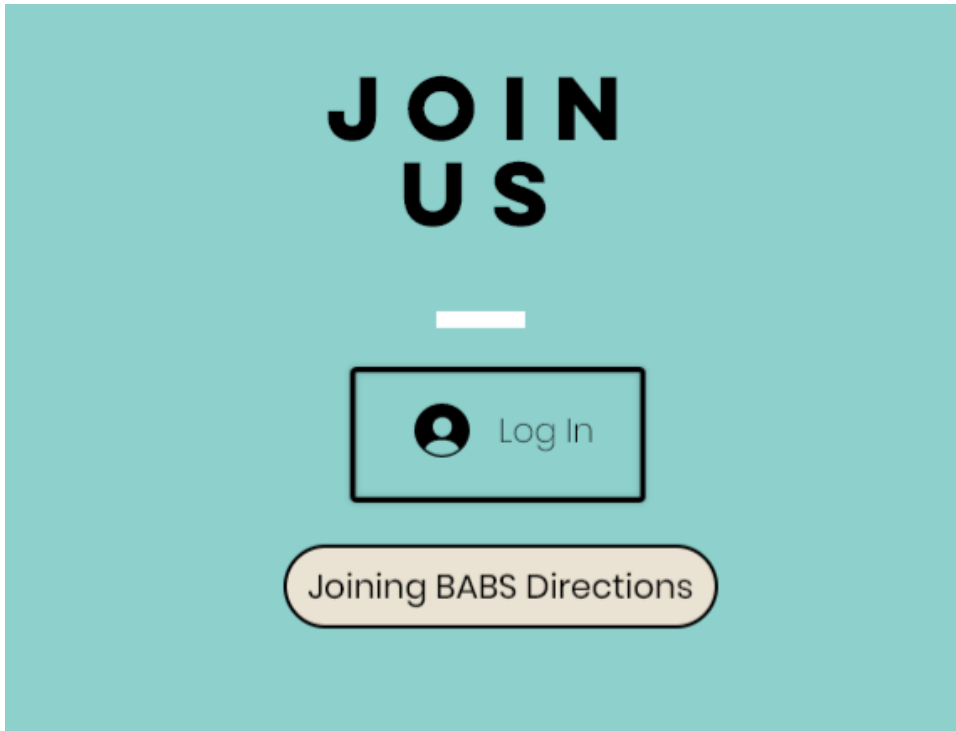

## BadAss Betch Squad Contact Us

1. From the **Home** page, scroll to the bottom to see how to contact us.

2. Under **Connect With Us**, you will find the email address to contact us and the social media buttons to connect with us.

- Under **Join Us**, you can access your profile, account, or log in/out.

- Under **Tell Us**, fill out the form and click submit to let us know what you're thinking.

A screenshot of a contact form on a black background. At the top, the words "TELL US" are written in large, bold, white capital letters. Below this is a white horizontal line. Underneath the line is a white rectangular form with a black border. Inside the form, there are three input fields: "Name", "Email", and "Add a message". Below the form is a rounded rectangular button with a black border and a light beige background, containing the text "Submit".