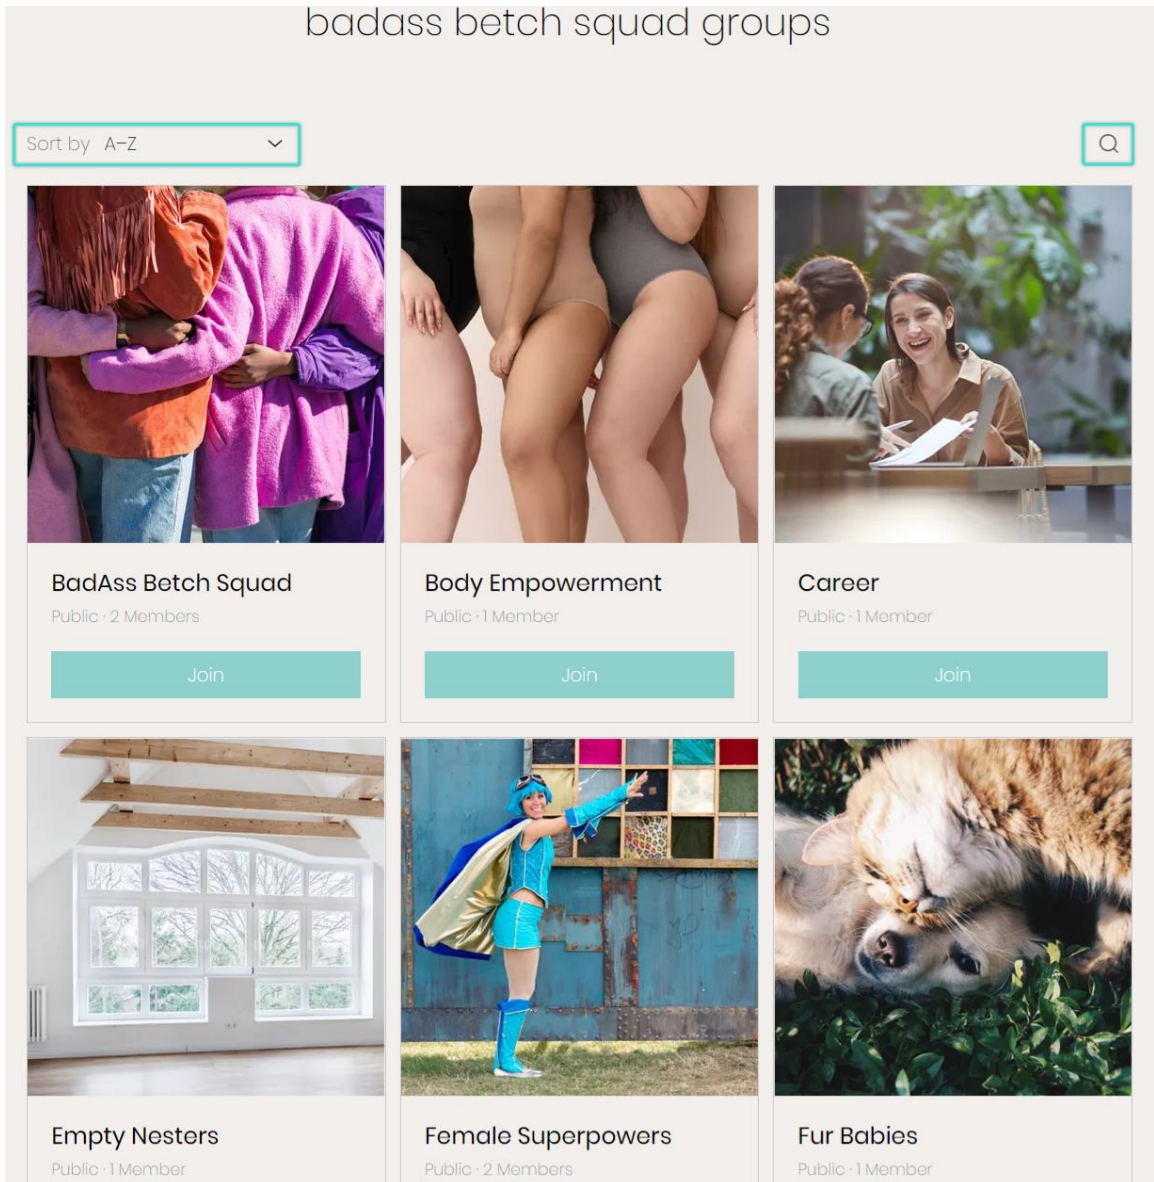

Joining BadAss Betch Squad Groups

1. Click **Groups** on the menu bar.

2. You can **sort**, **scroll** or **Search** for groups.

Directions: Joining Groups

- When you find something of interest, click **Join**.

- Click **View** to see more information about the group.

5. The **View** window will give you access to the following information:
- a. Discussions
 - b. Media
 - c. Members
 - d. About
 - e. Invite Members

The screenshot shows the Facebook group page for 'Female Superpowers'. The breadcrumb trail at the top reads 'Home > Group list > Female Superpowers'. The group profile picture is a woman in a blue superhero costume. The group name is 'Female Superpowers' and it is 'Public' with '3 members'. A red box highlights the '+ Invite Members' button. Below the group header, a navigation bar contains 'Discussion', 'Media', 'Members', and 'About', with 'Discussion' selected. The main content area shows a post from 'Sugar Mama' who joined the group 6 minutes ago, and a post from 'kimbus2000' who joined 6 days ago. On the right sidebar, there is an 'About' section with the text 'Baptized in fire, we endure pain, hormones, and male privile...' and a 'Read more' link. Below that is an 'Add Members' section listing users: 'jifalcon2014' (+ Add), 'princenprincessmo...' (+ Add), 'Lyssa Ireland Thom...' (Follow), and 'kimbus2000' (Follow). There is also an 'Add Members' link at the bottom of the sidebar.